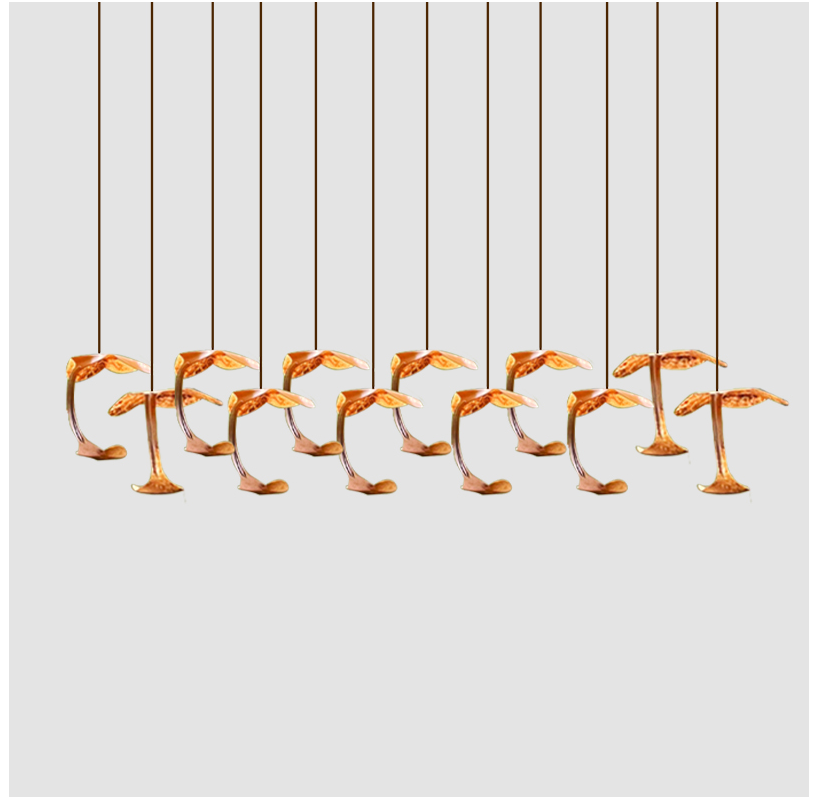

LE GIGINE SUSPENSION

D131608-

base number   Finish
Options

1. To build a product code in our configurator select the specify button on the base model # product page
2. To build a manual product code on this datasheet choose from the options listed below in blue font and add the suffix to the base model #

GENERAL

Series: Le Gigue
Partner: Knikerboker
Division: Design
Installation: Suspension
Product Type: Pendant
Mounting Location: Ceiling
Light Distribution: Indirect

PHYSICAL

Shape: Abstract
Diameter (in): 37 ⁷/₁₆
Length (mm): 1200
Max. Overall Height (mm): 1650
Max. Overall Height (in): 64 ¹⁵/₁₆
Weight (kg): 12.6
Fixture Finish: EWH / EBK / MAN / COF / PRD / SLF / GLF / CLF / BRL / EWS / EWG / EWC / EWR / EBS / EBG / EBC / EBC / EBB / MAS / MAD / MAC / MAB / COS / CGO / CCL / CBL / PRS / PRG / PRC / PRB
Fixture Material: Metal
Cable Details: Transparent Cable in the following lengths 6 x 1000mm / 39 3/8" 6 x 1500mm / 59 1/16"

ELECTRICAL

Lamp Type: LED
Input Wattage (W): 66
Dimming: Non-Dimming / Phase Dimming (120vac Only)
Driver Included: Yes
Driver Location: Integrated
Driver Type: Constant Current - Universal
Driver Class: Class 2
Input Voltage (V): 120 - 277
Constant Current (MA): 1050

LED

Number of LEDs: 12
Color Temperature (°K): 3000
Max. Delivered Lumen (lm): 10200
CRI: >85 CRI
Lamp Life (hrs): 50000

OPTICAL

RATINGS AND CERTIFICATIONS

Certified By: Certified for North American Standards
IP rating: IP20