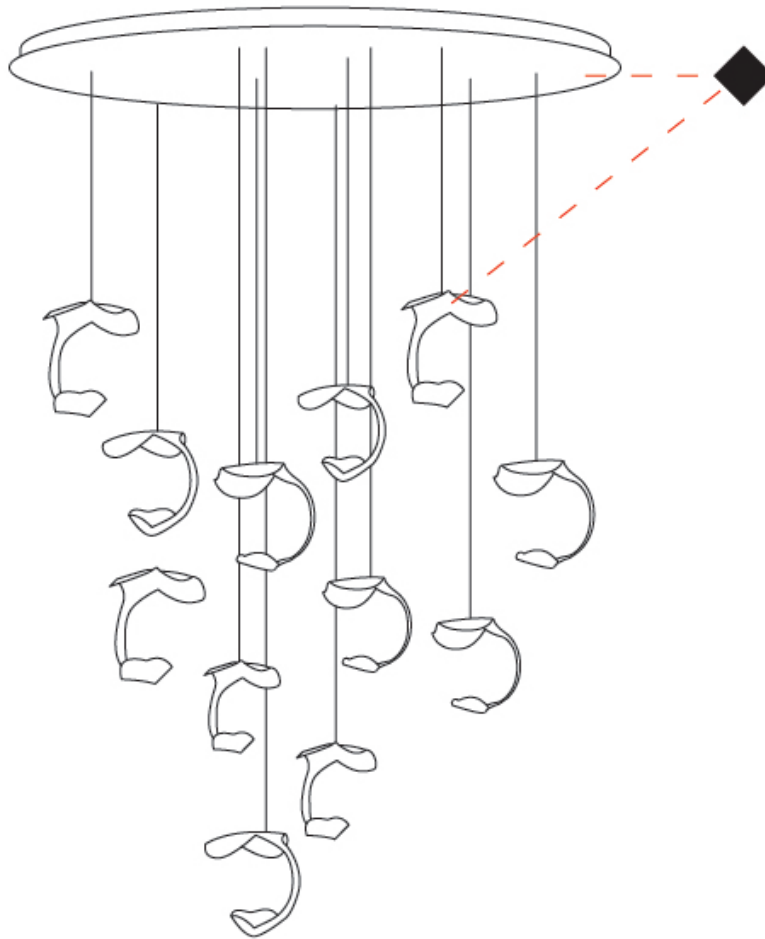

LE GIGINE SUSPENSION

D131609-

PROJECT _____

TYPE _____

SPECIFIER _____

QUANTITY _____

DATE _____

D