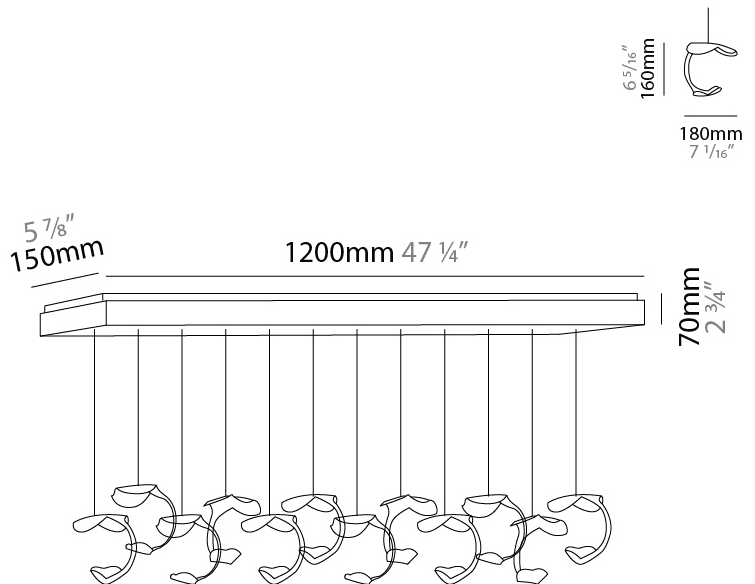

LE GIGINE SUSPENSION

D131608-

base number   Finish
Options

1. To build a product code in our configurator select the specify button on the base model # product page
2. To build a manual product code on this datasheet choose from the options listed below in blue font and add the suffix to the base model #

GENERAL

Series: Le Gigue
Partner: Knikerboker
Division: Design
Installation: Suspension
Product Type: Pendant
Mounting Location: Ceiling
Light Distribution: Indirect

PHYSICAL

Shape: Abstract
Diameter (in): 37 ⁷/₁₆
Length (mm): 1200
Max. Overall Height (mm): 1650
Max. Overall Height (in): 64 ¹⁵/₁₆
Weight (kg): 12.6
Fixture Finish: EWH / EBK / MAN / COF / PRD / SLF / GLF / CLF / BRL / EWS / EWG / EWC / EWR / EBS / EBG / EBC / EBC / EBB / MAS / MAD / MAC / MAB / COS / CGO / CCL / CBL / PRS / PRG / PRC / PRB
Fixture Material: Metal
Cable Details: Transparent Cable in the following lengths 6 x 1000mm / 39 3/8" 6 x 1500mm / 59 1/16"

ELECTRICAL

Lamp Type: LED
Input Wattage (W): 66
Dimming: Non-Dimming / Phase Dimming (120vac Only)
Driver Included: Yes
Driver Location: Integrated
Driver Type: Constant Current - Universal
Driver Class: Class 2
Input Voltage (V): 120 - 277
Constant Current (MA): 1050

LED

Number of LEDs: 12
Color Temperature (°K): 3000
Max. Delivered Lumen (lm): 10200
CRI: >85 CRI
Lamp Life (hrs): 50000

OPTICAL

RATINGS AND CERTIFICATIONS

Certified By: Certified for North American Standards
IP rating: IP20